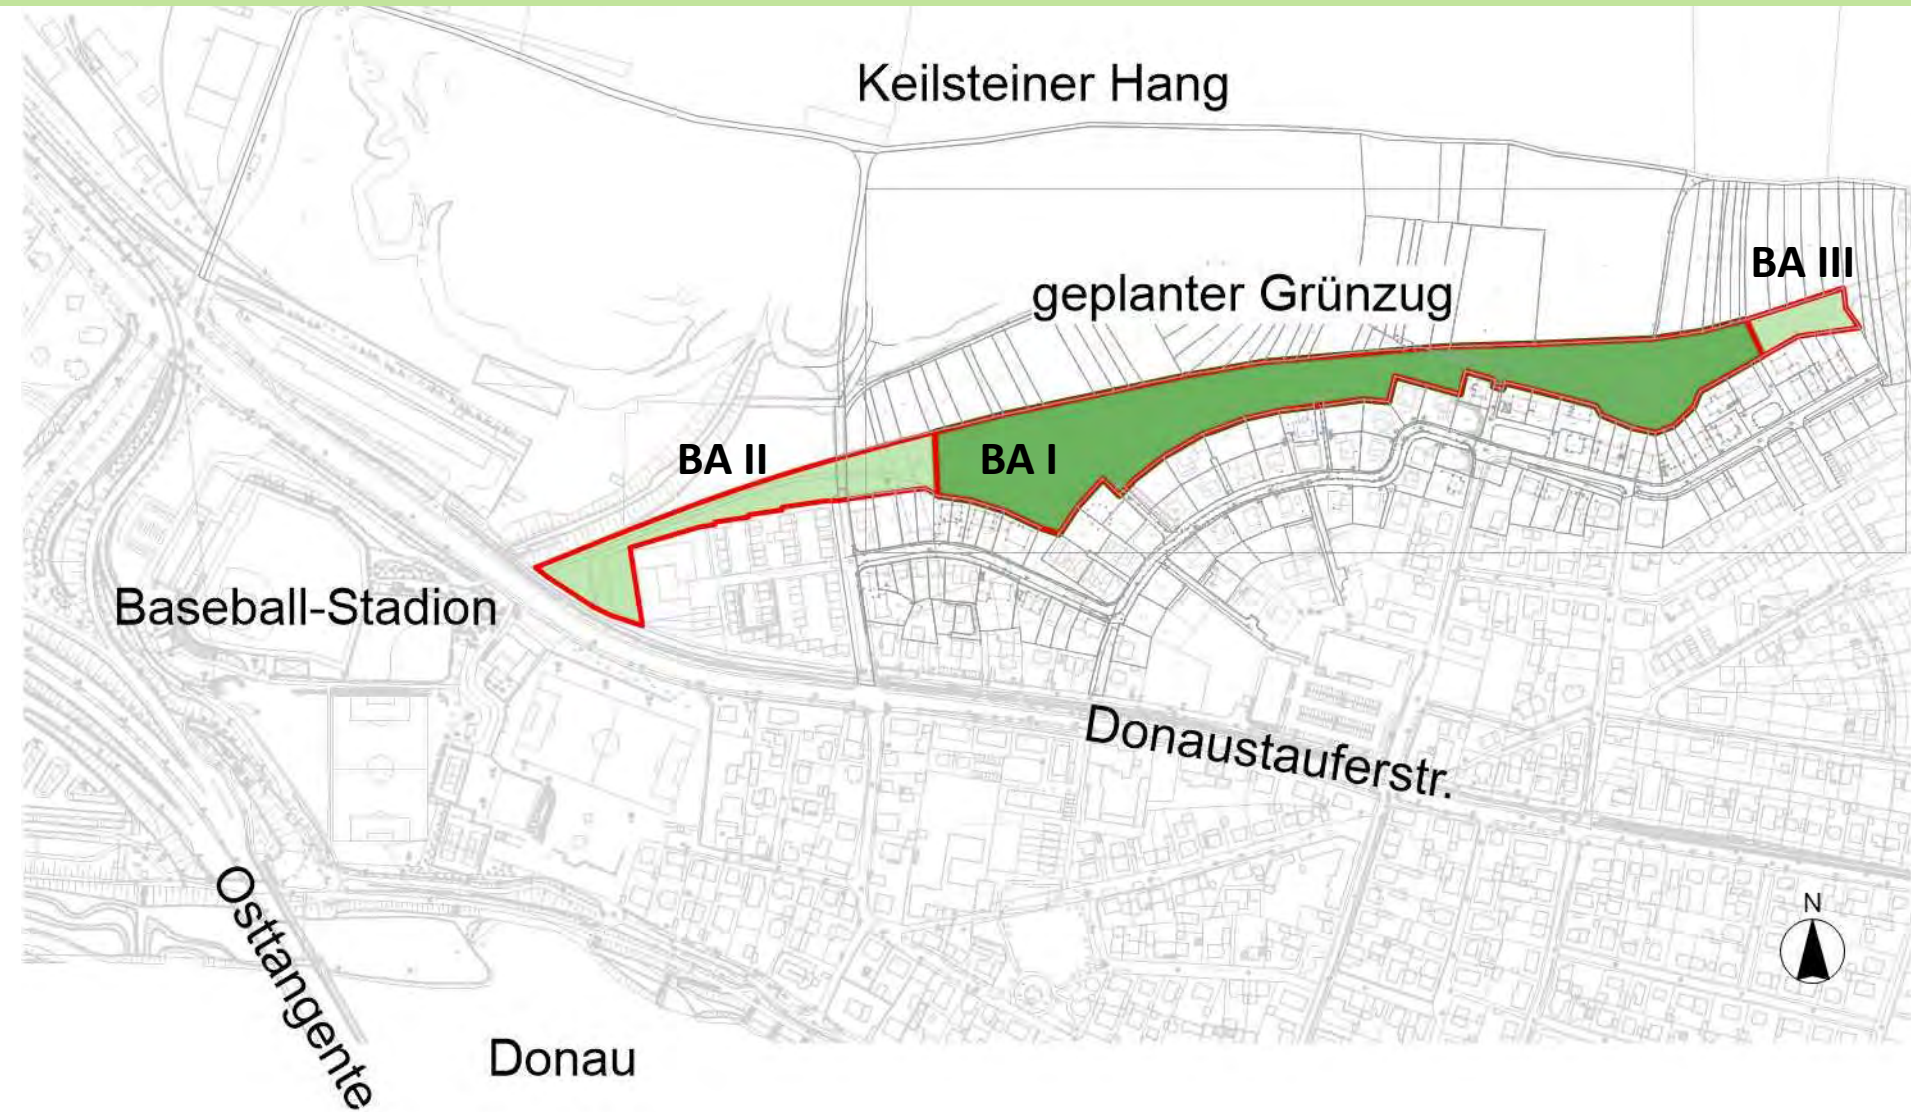


A scenic landscape photograph of a green hillside. The hillside is covered in lush green trees and vegetation. In the center, there is a prominent rocky outcrop with a light-colored, layered appearance. A dirt path winds through the lower part of the hillside, leading towards the foreground. A person is walking a dog on the path. The sky is blue with some light clouds. The overall scene is bright and sunny.

Bürgerinformation am 23.05.2017

Öffentliche Grünfläche Schwabelweis Nord, Regensburg

Öffentliche Grünfläche Schwabelweis Nord, Regensburg

Planungsvorgaben - Bebauungsplan

Bestand Ostteil

Bestand Ostteil

Bestand Westteil

Bestand Westteil

Planungsvorgaben - Grundwasser

Konzept

Entwurf

Geländeschnitt

Böschung

Details

„Fenster zur Landschaft“

Öffentliche Grünfläche Schwabelweis Nord, Regensburg

Details

Details

A scenic landscape photograph of a green hillside. The hillside is covered in lush green vegetation, with a prominent rocky outcrop in the center. A dirt path winds through the lower part of the hill, where a person is walking a dog. The sky is blue with some light clouds. The text "Vielen Dank!" is overlaid in the center of the image.