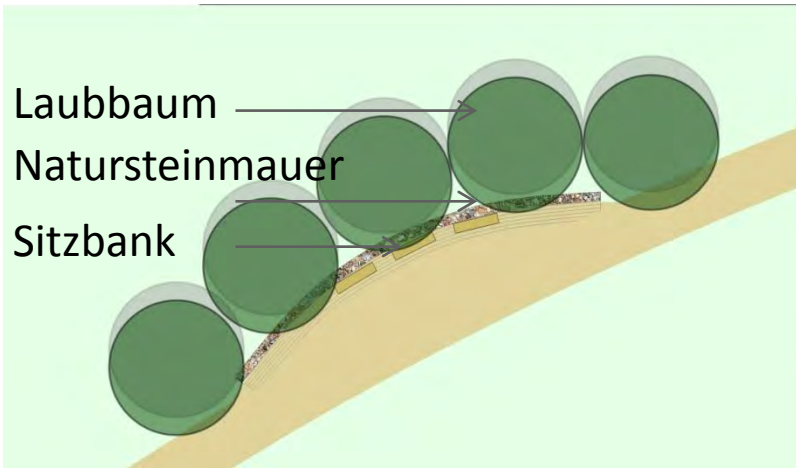


A scenic landscape photograph of a green hillside. The hillside is covered in lush green trees and vegetation. In the center, there is a prominent rocky outcrop with a light-colored, layered appearance. A dirt path winds through the lower part of the hillside, leading towards the foreground. A person is walking a dog on the path. The sky is blue with some light clouds. The overall scene is bright and sunny.

Bestand Westteil

Planungsvorgaben - Grundwasser

Konzept

Entwurf

Geländeschnitt

Böschung

Details

„Fenster zur Landschaft“

Öffentliche Grünfläche Schwabelweis Nord, Regensburg

Details

Details

A scenic landscape photograph of a green hillside. The hillside is covered in lush green vegetation, with a prominent rocky outcrop in the center. A dirt path winds through the lower part of the hill, where a person is walking a dog. The sky is blue with some light clouds. The text "Vielen Dank!" is overlaid in the center of the image.