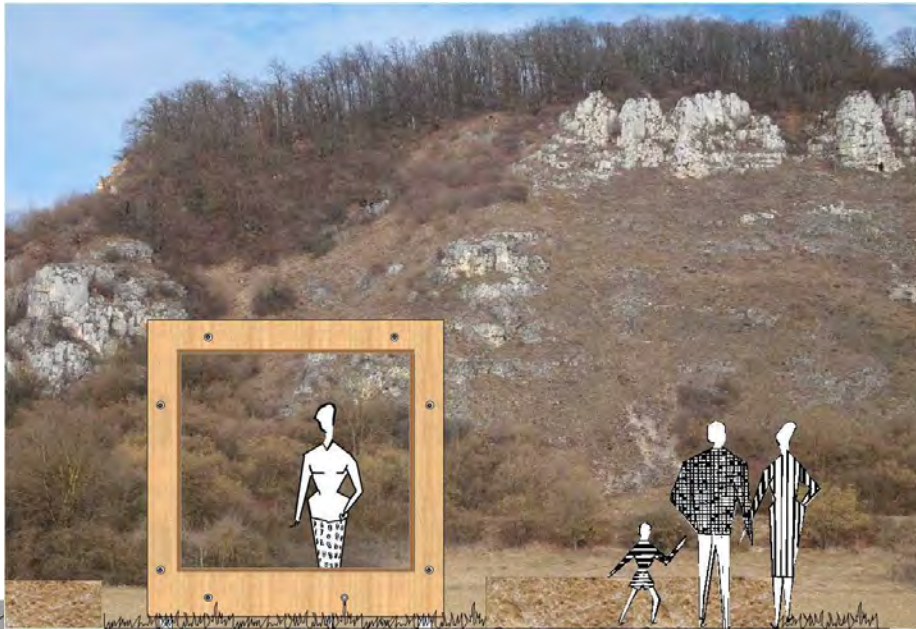


A scenic landscape photograph of a green hillside. The hillside is covered in lush green trees and vegetation. In the center, there is a prominent rocky outcrop with a light-colored, layered appearance. A dirt path winds through the lower part of the hillside, leading towards the foreground. A person is walking a dog on the path. The sky is blue with some light clouds. The overall scene is bright and sunny.

Bestand Westteil

Planungsvorgaben - Grundwasser

Konzept

Entwurf

Geländeschnitt

Böschung

Details

„Fenster zur Landschaft“

Öffentliche Grünfläche Schwabelweis Nord, Regensburg

Details

Details

A scenic landscape photograph of a green hillside. The hillside is covered in lush green vegetation, with a prominent rocky outcrop in the center. A dirt path winds through the lower part of the hill, where a person is walking a dog. The sky is blue with some light clouds. The text "Vielen Dank!" is overlaid in the center of the image.