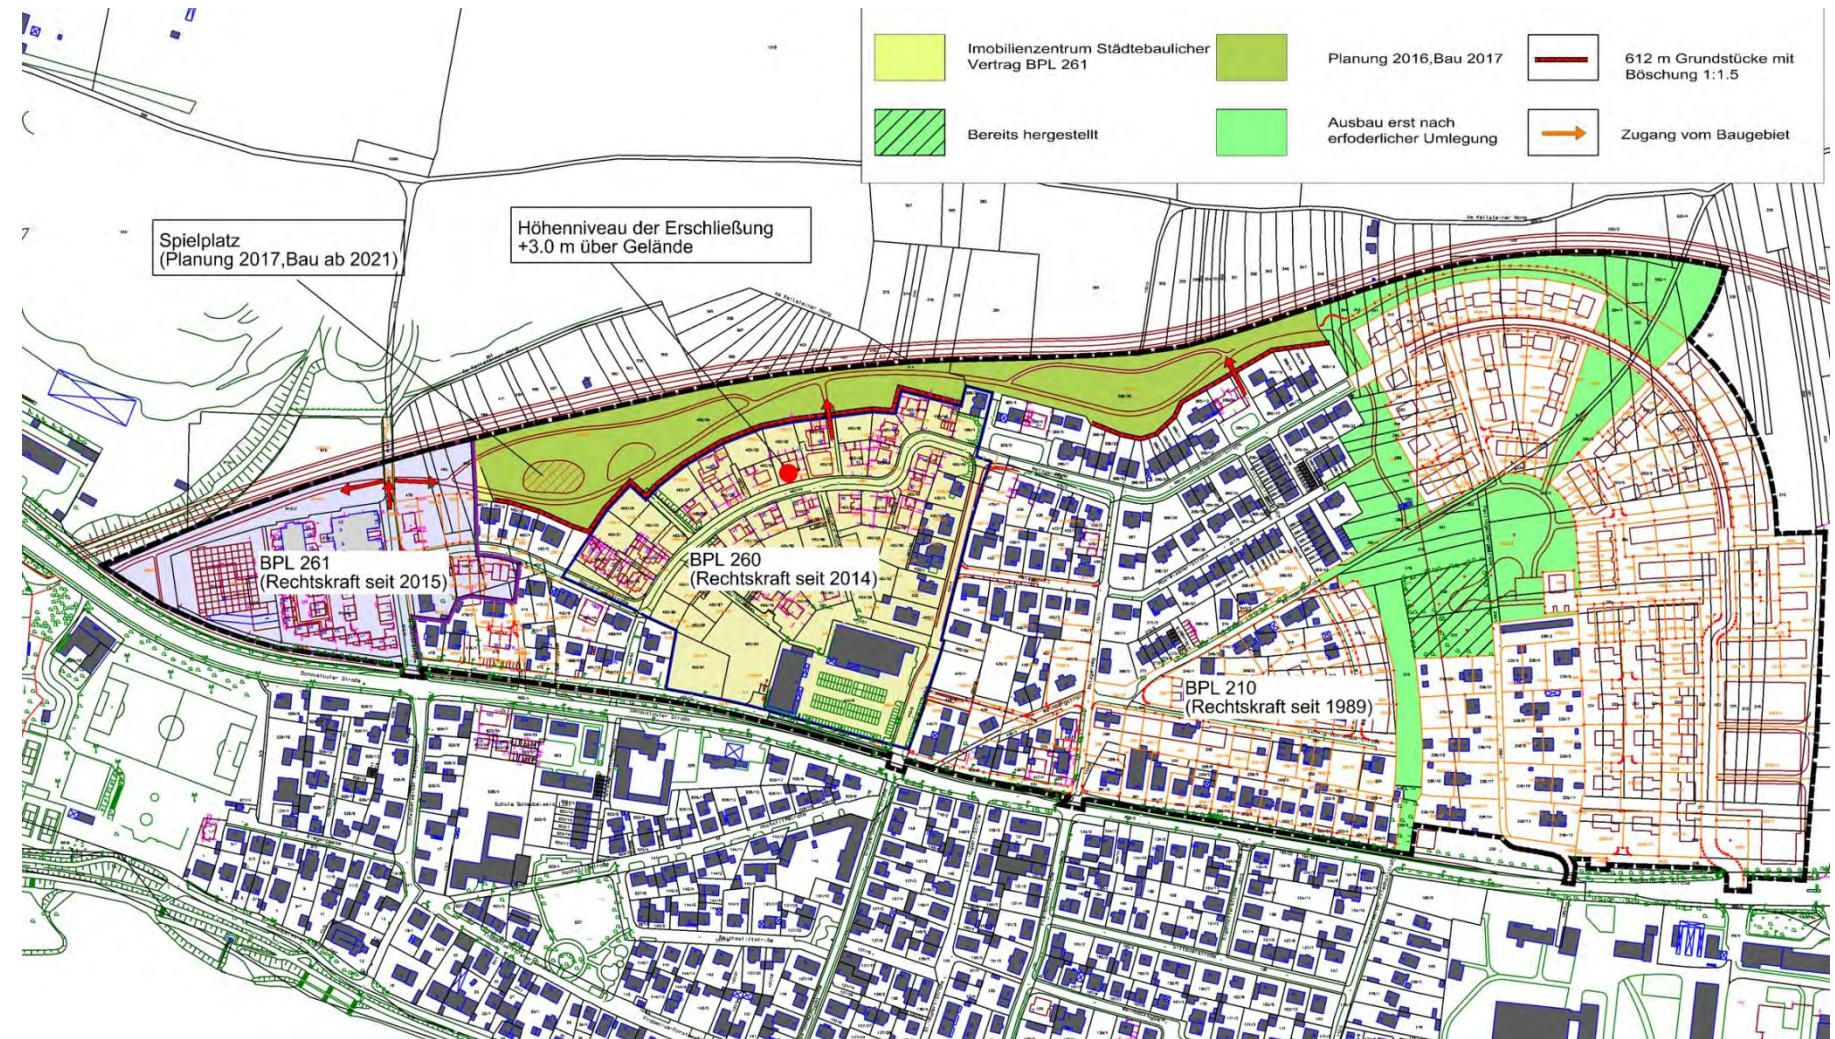


A scenic landscape photograph of a green hillside. The hillside is covered in lush green trees and vegetation. In the center, there is a prominent rocky outcrop with a light-colored, layered appearance. A dirt path winds through the lower part of the hillside, leading towards the foreground. A person is walking a dog on the path. The sky is blue with some light clouds. The overall scene is bright and sunny.

Bürgerinformation am 23.05.2017

Öffentliche Grünfläche Schwabelweis Nord, Regensburg

Öffentliche Grünfläche Schwabelweis Nord, Regensburg

Planungsvorgaben - Bebauungsplan

Bestand Ostteil

Bestand Ostteil

Bestand Westteil

Bestand Westteil

Planungsvorgaben - Grundwasser

Konzept

Entwurf

Geländeschnitt

Böschung

Details

„Fenster zur Landschaft“

Öffentliche Grünfläche Schwabelweis Nord, Regensburg

Details

Details

A scenic landscape photograph of a green hillside. The hillside is covered in lush green vegetation, with a prominent rocky outcrop in the center. A dirt path winds through the lower part of the hill, where a person is walking a dog. The sky is blue with some light clouds. The text "Vielen Dank!" is overlaid in the center of the image.