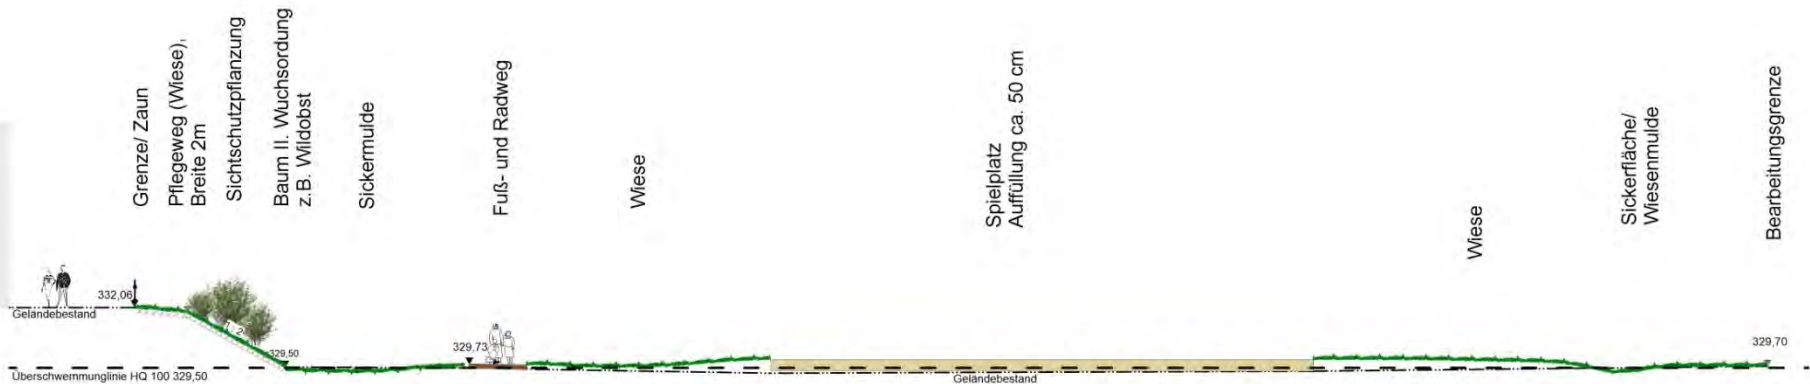


A scenic landscape photograph of a green hillside. The hillside is covered in lush green trees and vegetation. In the center, there is a prominent rocky outcrop with a light-colored, layered appearance. A dirt path winds through the lower part of the hillside, leading towards the foreground. A person is walking a dog on the path. The sky is blue with some light clouds. The overall scene is bright and sunny.

Bestand Westteil

Planungsvorgaben - Grundwasser

Konzept

Entwurf

Geländeschnitt

Böschung

Details

„Fenster zur Landschaft“