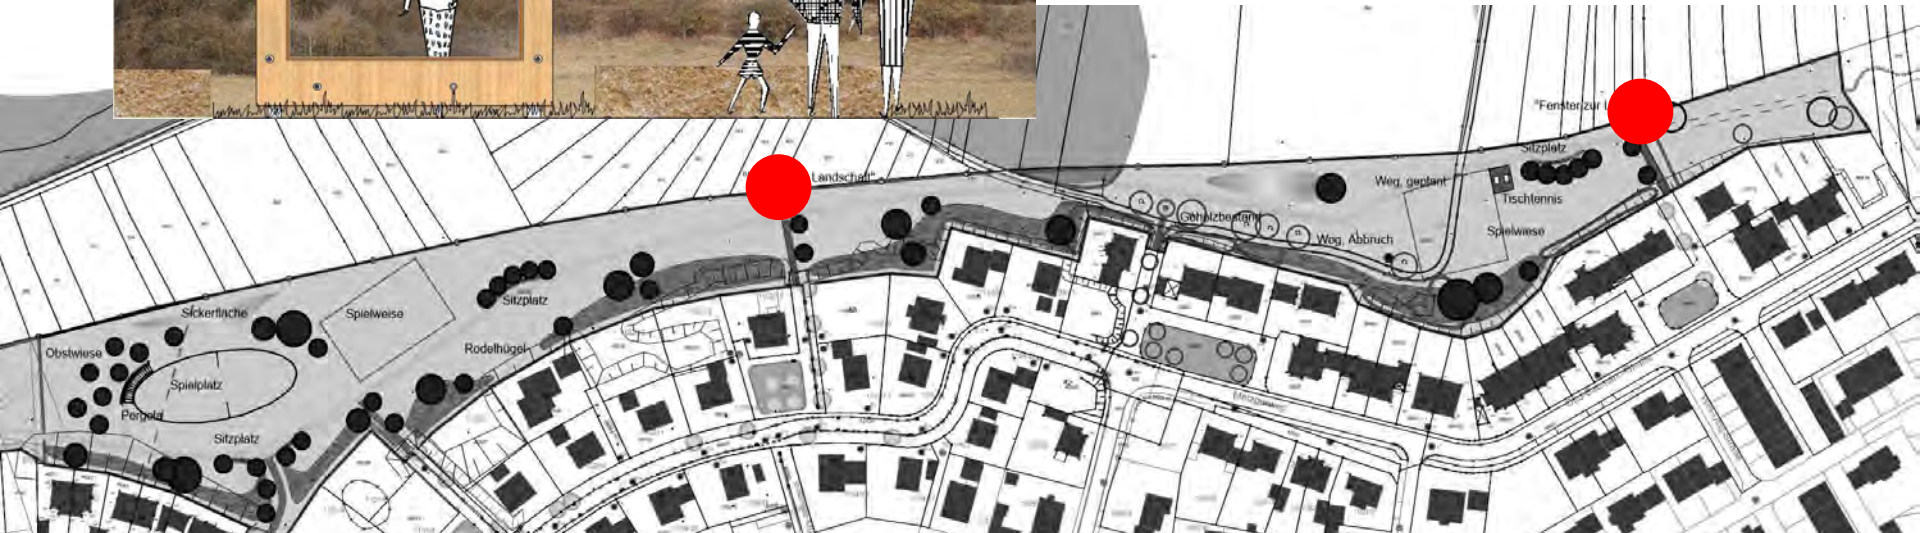


A scenic landscape photograph of a green hillside. The hillside is covered in lush green trees and vegetation. In the center, there is a prominent rocky outcrop with a light-colored, layered appearance. A dirt path winds through the lower part of the hillside, leading towards the foreground. A person is walking a dog on the path. The sky is blue with some light clouds. The overall scene is bright and sunny.

Bürgerinformation am 23.05.2017

Öffentliche Grünfläche Schwabelweis Nord, Regensburg

Öffentliche Grünfläche Schwabelweis Nord, Regensburg

Planungsvorgaben - Bebauungsplan

Bestand Ostteil

Bestand Ostteil

Bestand Westteil

Bestand Westteil

Planungsvorgaben - Grundwasser

Konzept

Entwurf

Geländeschnitt

Böschung

Details

„Fenster zur Landschaft“

Öffentliche Grünfläche Schwabelweis Nord, Regensburg

Details

Details

A scenic landscape photograph of a green hillside. The hillside is covered in lush green vegetation, with a prominent rocky outcrop in the center. A dirt path winds through the lower part of the hill, where a person is walking a dog. The sky is blue with some light clouds. The text "Vielen Dank!" is overlaid in the center of the image.